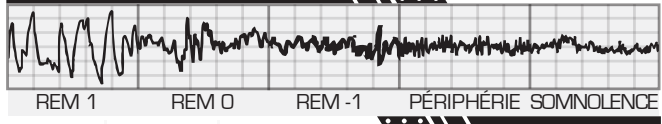

DREAMRAIDERS

DESCRIPTION

NATURA  

IMAGO  

REALITAS  

MNEMORE  

Four sets of three arrows pointing right, each followed by a box and a label: **SAVOIR**, **PHYSIQUE**, **COMBAT**, **ASTUCE**.

Large empty rectangular area for character description.

CONSTANTES VITALES

CONSTANTES ONIRIQUES

SOUVENIRS

Five horizontal bars for recording memories.

SPÉCIALITÉS

Five horizontal bars for recording specialities.

CREATIO  

MORPHO  